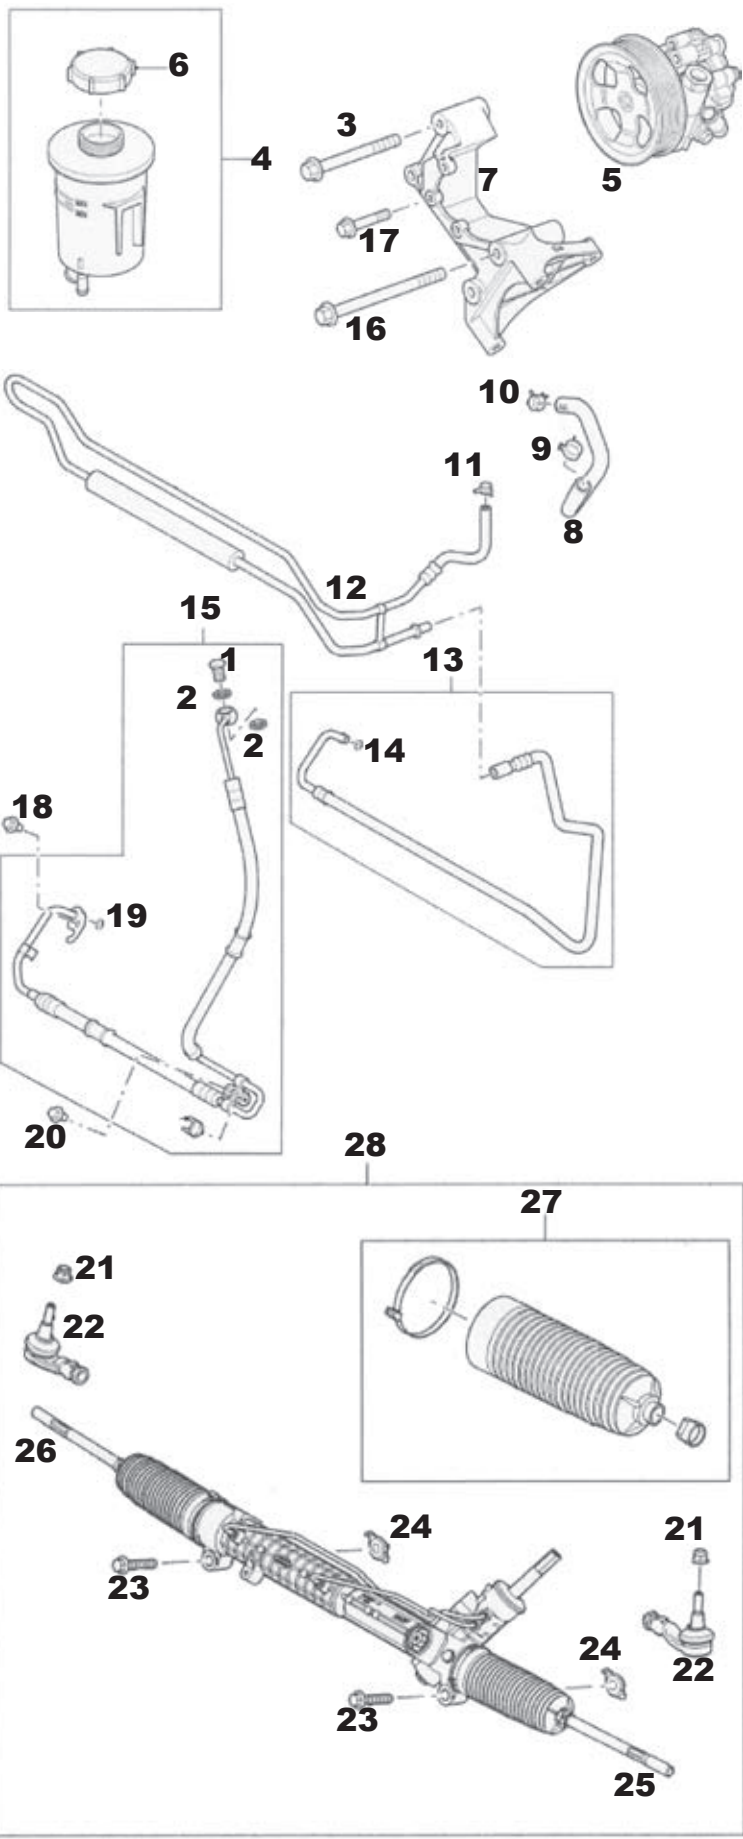

Power Steering System, V6

- (1) Banjo Bolt: QFM100040L
- (2) Seal: QGK100050L
- (3) Bolt: FB110186
- (4) Reservoir Assembly: QFX500060
- (5) P/S Pump: LR009772
- (6) Reservoir Cap: QEZ500010
- (7) Bracket: PQU500220
- (8) Hose: QEH000276
- (9) Clamp: QGM000010
- (10) Clamp: QGM000030
- (11) Clamp: QGM000020
- (12) P/S Line: QGC500111
- (13) P/S Line: QEP500810
- (14) Seal: CDU2327L
- (15) P/S Line: QEP500232
- (16) Bolt: FC110246
- (17) Bolt: FS108307L
- (18) Bolt: FS108127
- (19) Seal: UYX100060L
- (20) Bolt: FS106127L
- (21) Nut: FY112056
- (22) Tie Rod End: QJB500010
- (23) Bolt: FC114137
- (24) Nut: QYH500160
- (25) End Piece: QFK500010
- (26) End Piece: QFK500020
- (27) Boot Kit: QFW500010
- (28) P/S Rack Assembly: QEB500285